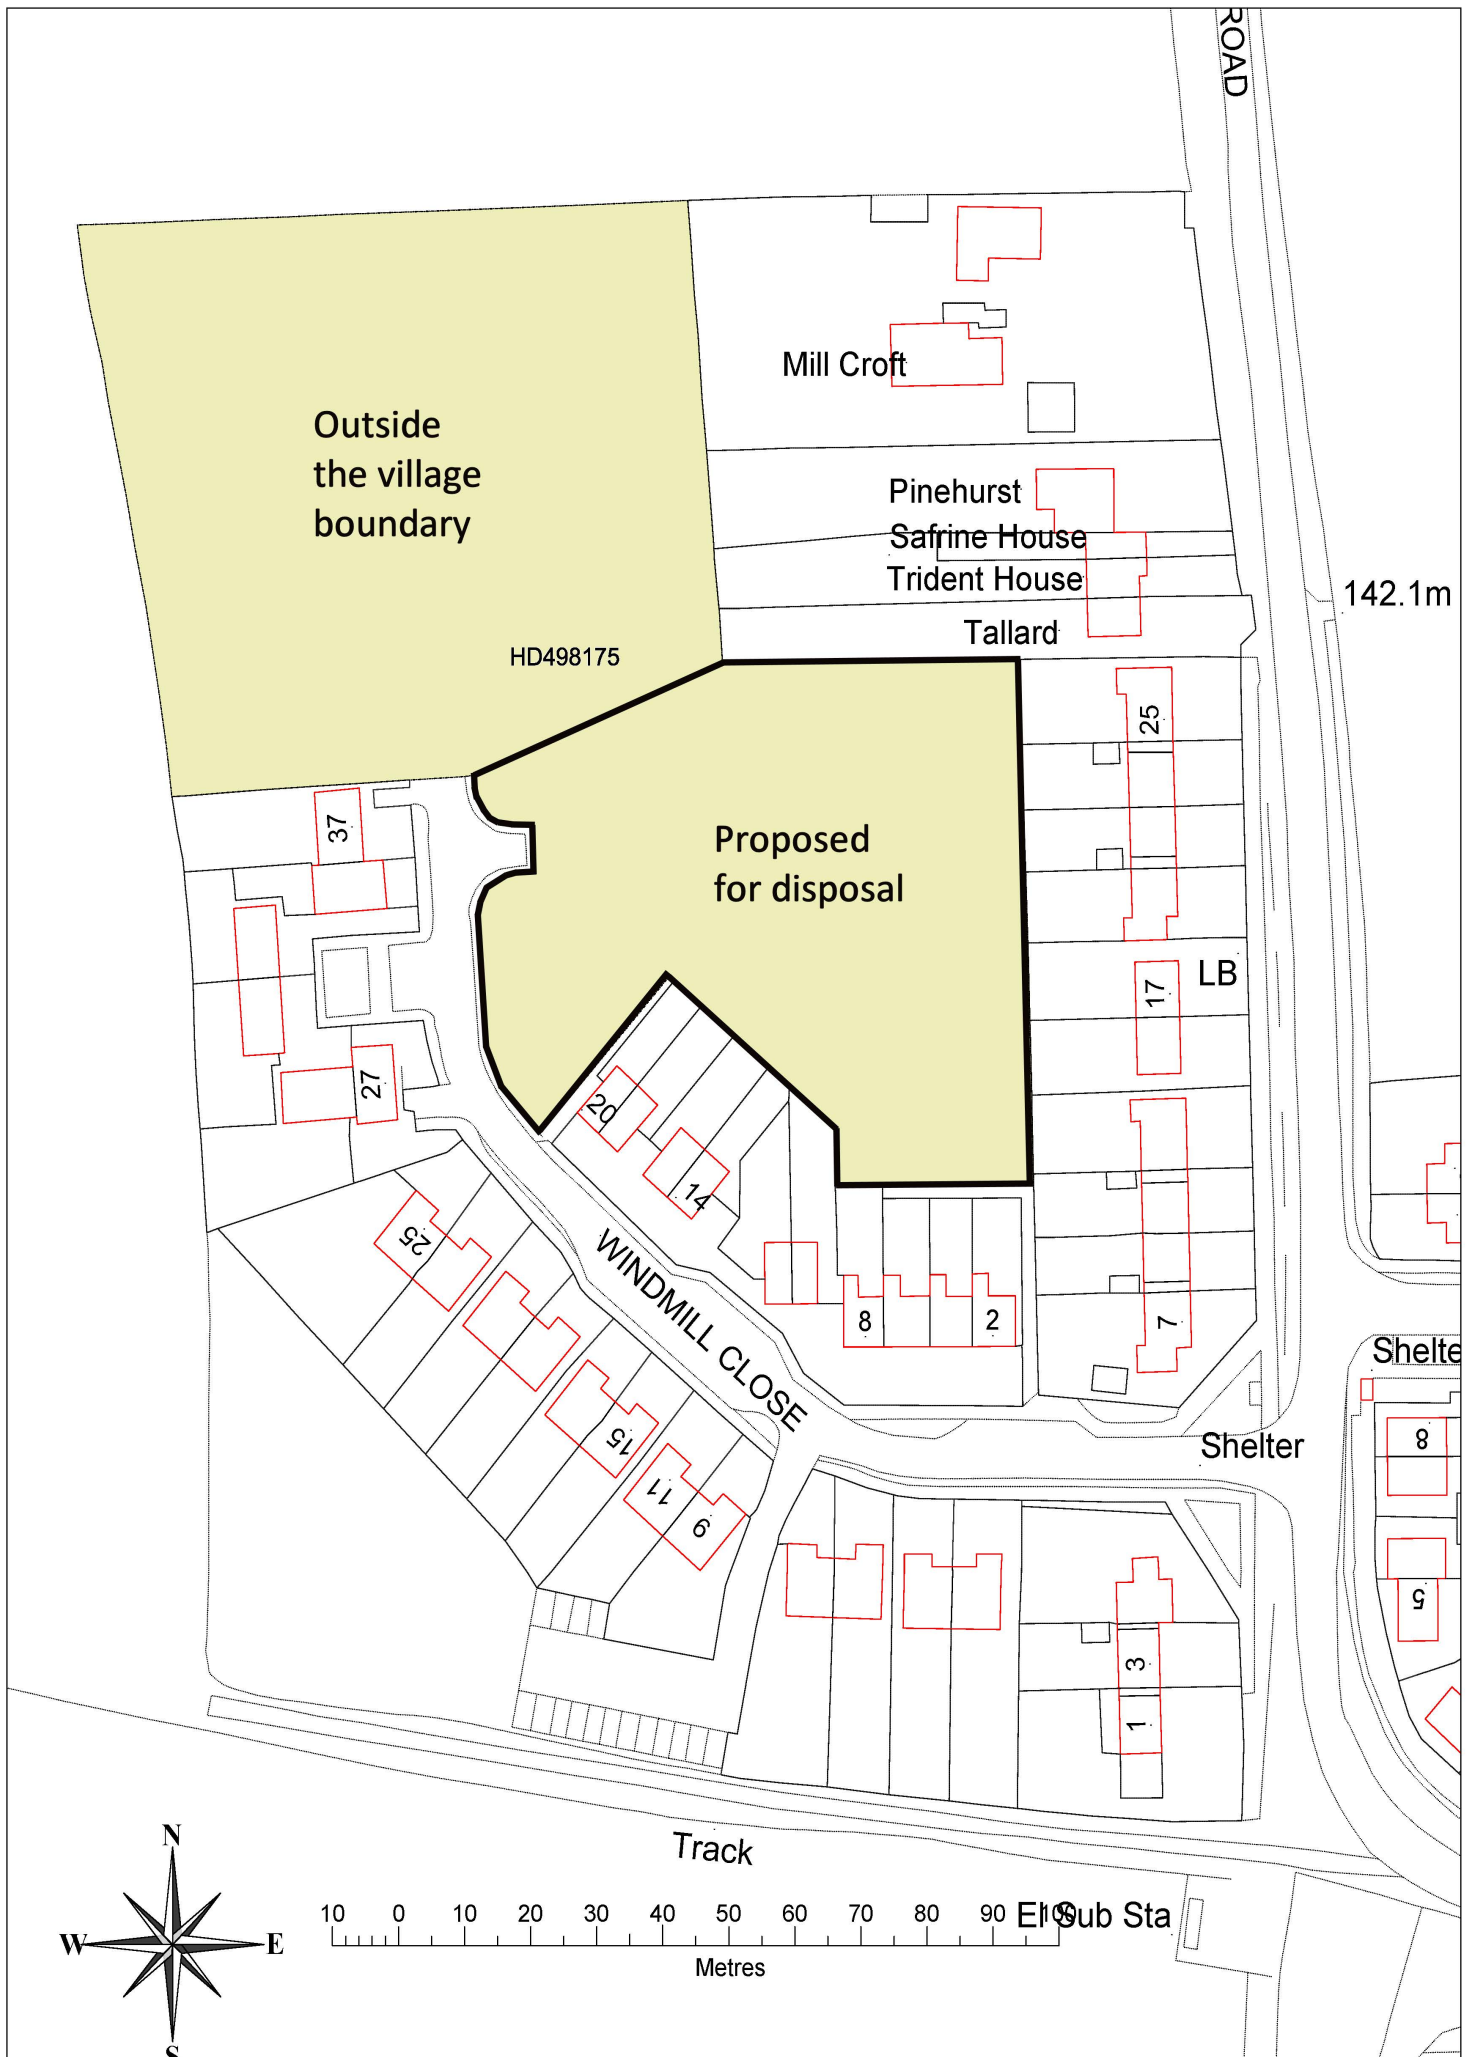

Title :- NHDC land, Windmill Close, Barkway, Hertfordshire SG8 8BZ

Scale: 1:1250  
Date: 10:12:12